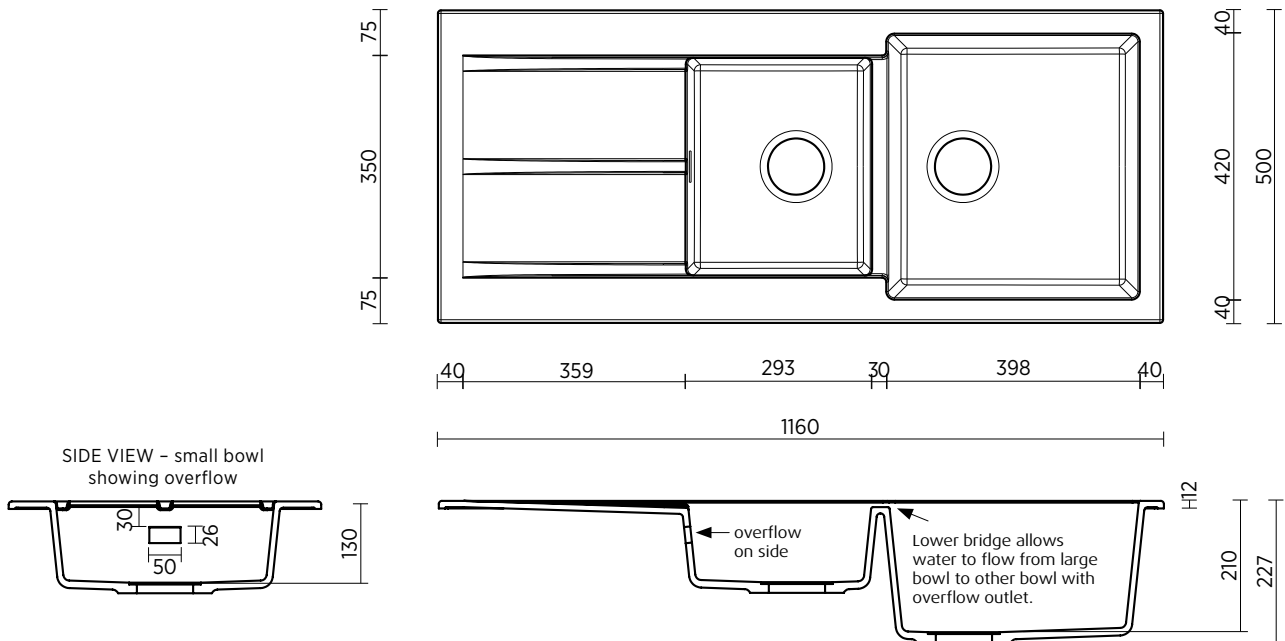

SUMMARY 1.5 bowls with integrated overflow and drainer

ORDER CODE	WHITE	GREY	BLACK
1 TAPHOLE			
Right drainer	191047	191048	191049
Left drainer	191050	191051	191052
NO TAPHOLE			
	191053	191054	191055

COLOURS Available in white, grey and black

TAPHOLES 0 or 1 taphole

OVERFLOW Integrated overflow

WASTE 90 mm stainless steel basket waste

BOWL SIZE Large bowl 398 x 420 mm, 210 mm deep, small bowl 293 x 350 mm, 130 mm deep, rim 40/75 mm, bridge between bowls 30 mm